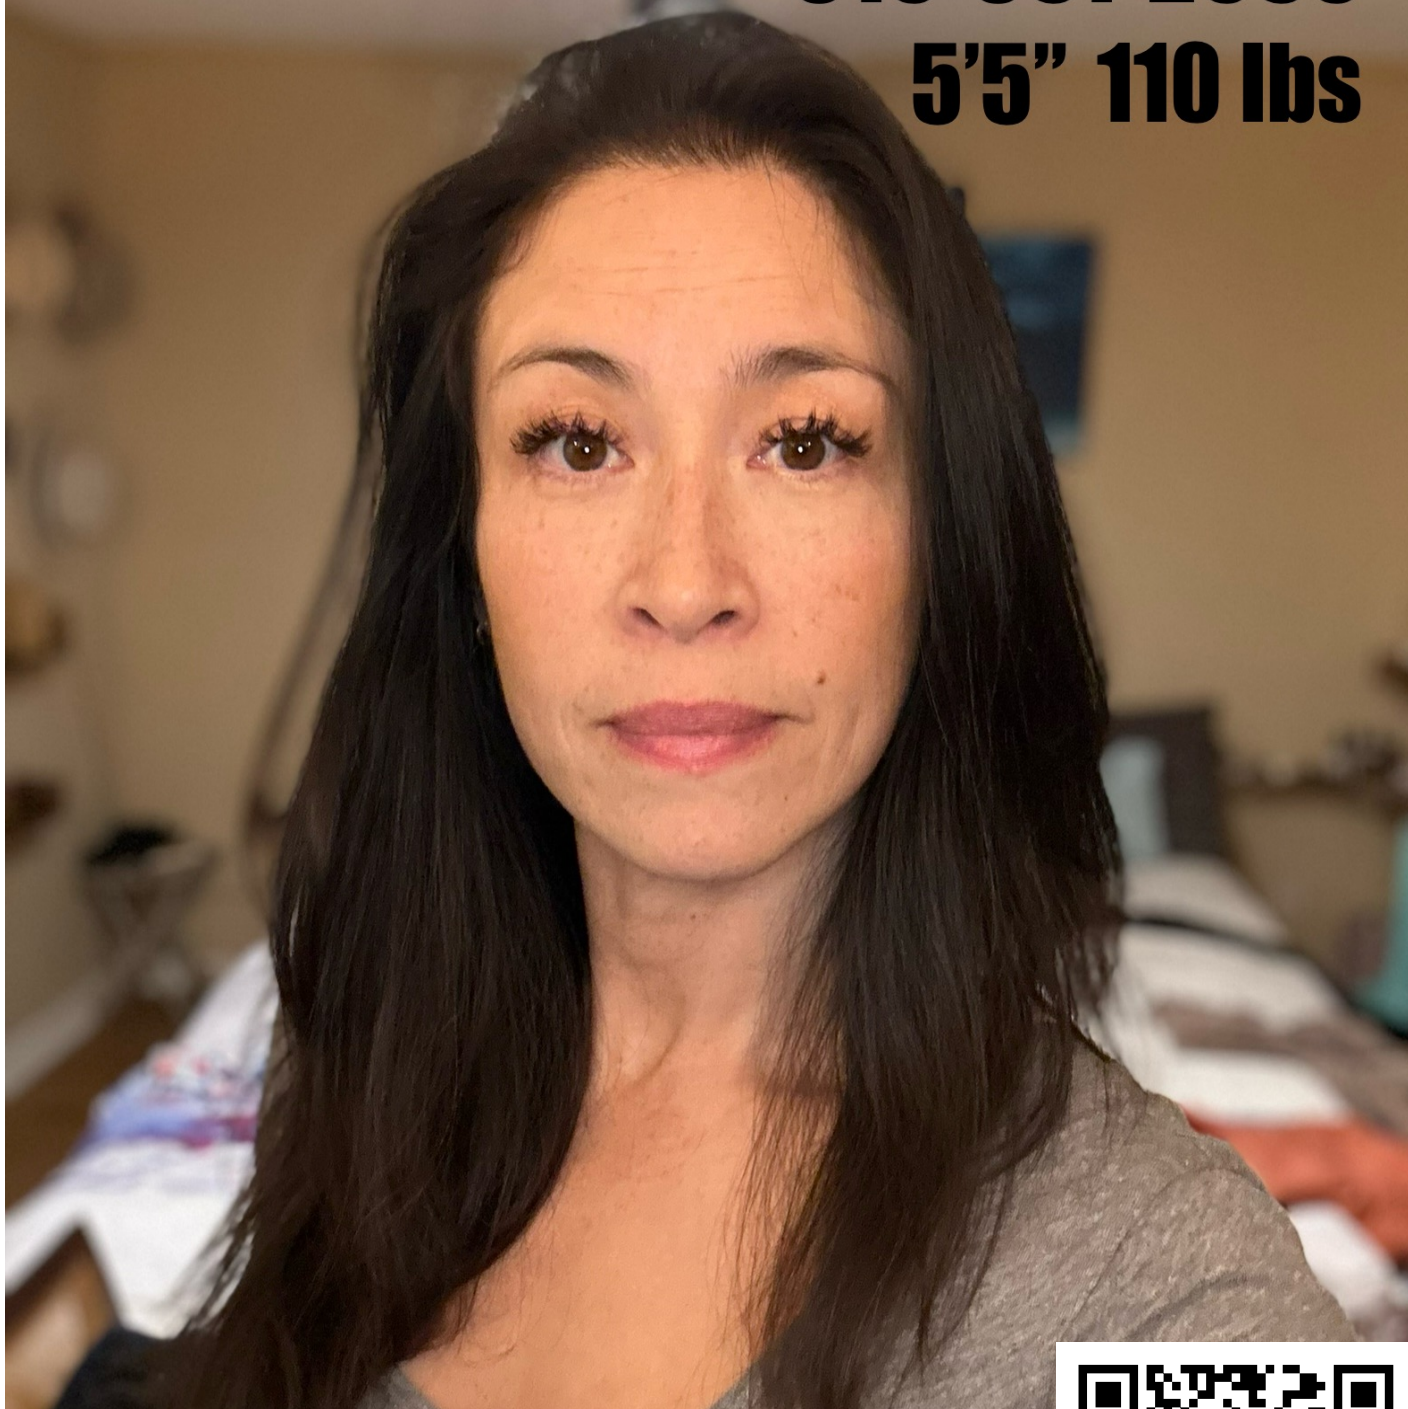

Linda Jewell

310-351-2050

5'5" 110 lbs

Linda Jewell

5'5" - 110 lbs.

Georgia

310-351-2050

LindaJewell@protonmail.com