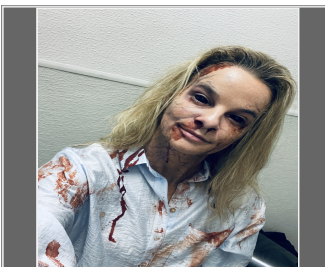

Photos

Film Credits

Role

Reference

Avatar: The Way of Water	Stunt Rider	Garrett Warren
Call of The Wild	Stunts	Charlie Croughwell
Fabelmans	Stunt Performer	Kurt Lott
Pussy Island	Stunt Double	Daniel Arrias