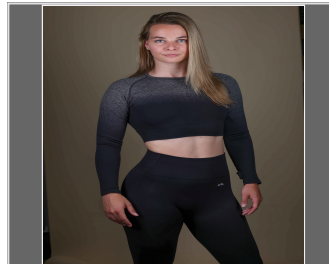

## Aimey Beer

**Gender :** Female  
**Height:** 5 ft. 10 in.  
**Weight:** 155 pounds  
**Eyes:** Blue  
**Hair Color:** Blonde  
**Hair Length:** Long  
**Waist:** 28  
**Inseam:** 33  
**Shoe Size:** 9.5  
**Physique :** Athletic  
**Coat/Dress Size:** 8  
**Ethnicity:** Caucasian / White

### Photos