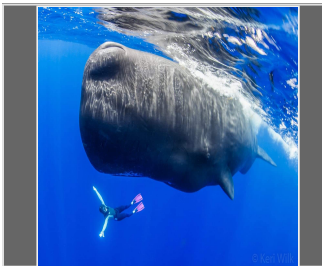

Photos

Film Credits

Role

Reference

TENET

STUNTS

GEORGE COTTLE