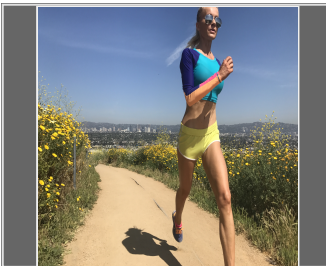

Photos

Film Credits   Role   Reference

A Wrinkle In Time

Stunt Beach Girl

Stephen A. Pope