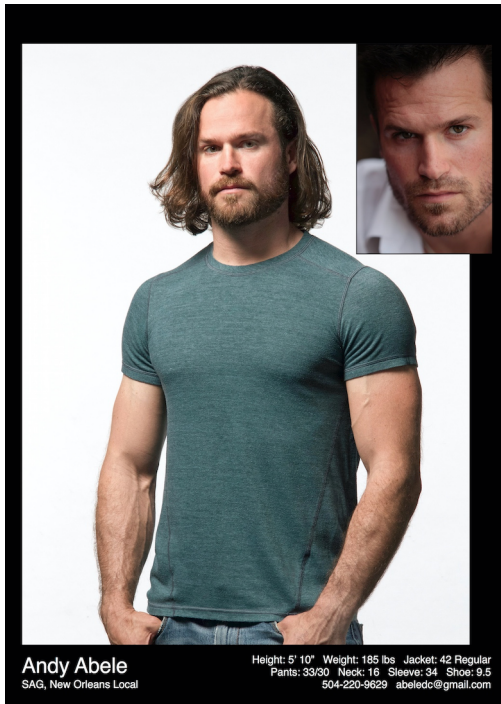

Andy Abele
SAG, New Orleans Local

Andy Abele

Gender : Male
Height: 5 ft. 10 in.
Weight: 185 pounds
Eyes: Green
Hair Color: Brown
Hair Length: Short
Waist: 33
Inseam: 30
Shoe Size: 9.5
Physique : Athletic
Coat/Dress Size: 42R
Ethnicity: Caucasian / White

Address: Louisiana,
E-mail: abeledc@gmail.com

Web Site:
<http://www.imdb.com/name/nm4415209/>

504-220-9629