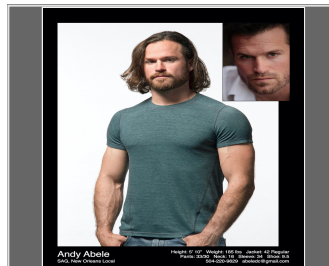

Photos

Film Credits

Role

Reference

The Limit VR	Stunts	JJ Dashnaw
Dark	Stunt Rigging	Jeff Schwan
Blood Fest	Stunts	Jeff Schwan