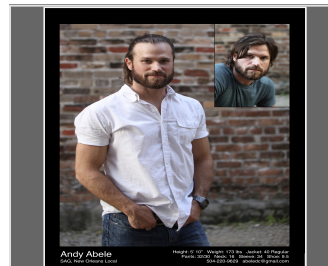

Photos

Film Credits

Role

Reference

The Limit VR	Stunts	JJ Dashnaw
Dark	Stunt Rigging	Jeff Schwan
Blood Fest	Stunts	Jeff Schwan