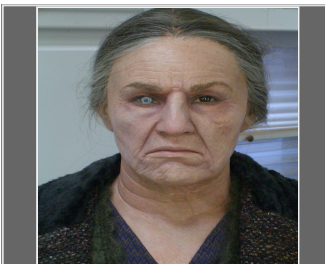

Anna Mercedes Morris

Gender : Female
Height: 5 ft. 3 in.
Weight: 106 pounds
Eyes: Brown
Hair Color: Brown
Hair Length: Long
Waist: 26
Inseam: 29"
Shoe Size: 6 1/2
Physique : Athletic
Coat/Dress Size: Small/
0-2
Ethnicity: Caucasian /
White, Latin/Hispanic,
Native American

Address: Georgia,
E-mail:
Anna@V10Stunts.com
Web Site:
<http://www.v10stunts.com/>

818-980-2123

310-428-0632

Photos