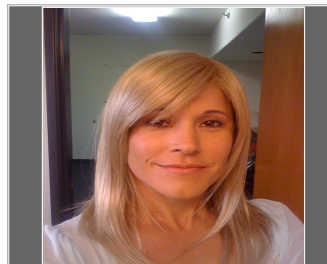

Anna Mercedes Morris

Gender : Female
Height: 5 ft. 3 in.
Weight: 106 pounds
Eyes: Brown
Hair Color: Brown
Hair Length: Long
Waist: 26
Inseam: 29"
Shoe Size: 6 1/2
Physique : Athletic
Coat/Dress Size: Small/
0-2
Ethnicity: Caucasian /
White, Latin/Hispanic,
Native American

Address: Georgia,
E-mail:
Anna@V10Stunts.com
Web Site:
<http://www.v10stunts.com/>

818-980-2123

310-428-0632

Photos