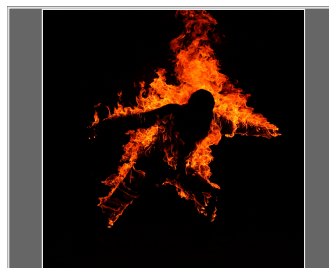

Inseam: 33

Shoe Size:
11

Physique :
Muscluar /
Heavysset

Coat/Dress
Size: 44L

Ethnicity:
Caucasian
/ White

Address: California,
E-mail: bmchoff@yahoo.c
om

Web Site: http://www.imdb.com/name/nm1887263/?ref_=fn_al_nm_1

310-740-0930

Photos

Film Credits	Role	Reference
Lost river	Stunt	Tom Lowell
Inherent vice	Stunt	Myke Schwartz
Scout's guide to the zombie apocalypse	Stunt	Mike Gunther
Fading of the cries	Stunt	Luke Lafontaine
Horse soldiers	Stunt	Freddie Hice
Internet famous	Stunt	Ryan Sturz
The final girls	Fire coordinator	Bill Scharpf
Hoax	Stunt	Jim Milligan
Badsville	Fire coordinator	Jose Vasquez