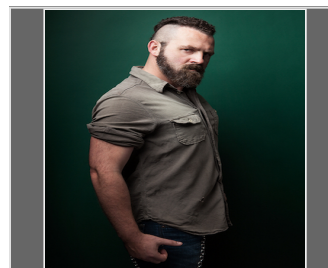

Inseam: 33

Shoe Size:
11

Physique :
Muscluar /
Heavysset

Coat/Dress
Size: 44L

Ethnicity:
Caucasian
/ White

Address: California,
E-mail: bmchoff@yahoo.c
om

Web Site: http://www.imdb.com/name/nm1887263/?ref_=fn_al_nm_1

310-740-0930

Photos

Film Credits	Role	Reference
Lost river	Stunt	Tom Lowell
Inherent vice	Stunt	Myke Schwartz
Scout's guide to the zombie apocalypse	Stunt	Mike Gunther
Fading of the cries	Stunt	Luke Lafontaine
Horse soldiers	Stunt	Freddie Hice
Internet famous	Stunt	Ryan Sturz
The final girls	Fire coordinator	Bill Scharpf
Hoax	Stunt	Jim Milligan
Badsville	Fire coordinator	Jose Vasquez