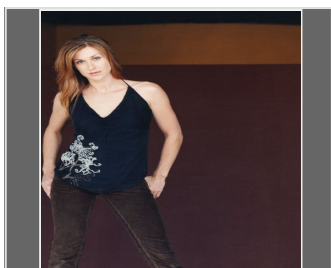

Photos

Film Credits

Role

Reference

Smokin' Aces

Stunt Prostitute / Stunt Performer

Ben Bray

Poseidon

ND Stunts

Rick Avery

Tenacious D In: The Pick of Destiny

Fainting Woman

Rick Avery

Cursed

Stunt Double: Judy Greer / Waitress / Utility Stunts

Charlie Croughwell