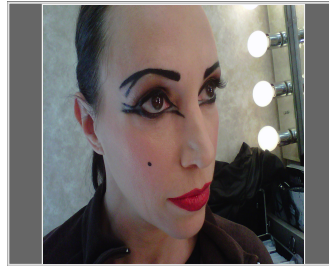

Bridgett Riley

Gender : Female
Height: 5 ft. 4 in.
Weight: 115 pounds
Eyes: Brown
Hair Color: Brown
Hair Length: Long
Waist: 26
Inseam: Not set
Shoe Size: 7 & amp; 1/2
Physique : Athletic
Coat/Dress Size: 3
Ethnicity: Caucasian / White

Address: California,
E-mail: babydollriley@yahoo.com
Web Site:
<http://www.babydollriley.org>

(818) 281-8146

Photos

Film Credits	Role	Reference
The Twilight Saga: Breaking Dawn 2	Stunt Double: Casey Labow / Elizabeth Reaser / Mia Maestro / Ashley Greene	
John Carter	Stunt Performer	
Gone	Stunt Double: Amanda Seyfried	
The Twilight Saga: Breaking Dawn 1	Stunt Double: Ashley Greene, Elizabeth Reaser, Casey Labow, Mia Maestro	
Abduction	Stunt Double: Maria Bello	
Takers	Stunts	
Bare Knuckles	Stunts / Actress: Mona	
Iron Man 2	Stunt Double: Scarlett Johnasson	
G.I. Joe: The Rise of Cobra	Stunt Double: Sienna Miller	
The Hangover	Stunts	
Stay Cool	Stunt Double: Winona Ryder	
Watchmen	Stunt double: Malin Ackerman	
Disaster Movie	Stunts	

Film Credits	Role	Reference
The Scorpion King	Stunts	
Fetch (Short)	The Hot Maid	
Paradise Falls	Fiancee	
Space Truckers	Actress: Bio-Mechanical-Warrior	
Triple Impact (Video)	Actress: Julie Webb	

Television	Role	Reference
The Nine Lives of Chloe King (1 Epiosde)	Stunts	
It's Always Sunny in Philadelphia (1 Episode)	Utility Stunts	
Star Trek: Enterprise	Stunt Double	
Charmed	Stunts	
V.I.P.	Stunt Double	
Dharma & Greg (1 Episode)	Stunts: Stunt Spyder	
Mighty Morphin' Power Rangers (2 Episodes)	Stunt Double: Yellow Ranger	
Walker, Texas Ranger	Stunts	
Bones	Actress: Billy Morgan	
CSI: Crime Scene Investigation	Gang Thug	
Mandy Moore Show	Actress: Bridgett ' Baby Doll' Riley	
Martial Law	Fighter	

Television	Role	Reference
------------	------	-----------

WMAC Master (11 Episodes))	Myself / Babydoll	
----------------------------	-------------------	--

Might Morphin Power Rangers (91 Episodes)	Actress: Putty Patroller	
---	--------------------------	--