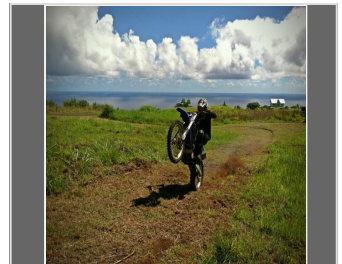

# Bryan McCormick

**Gender :** Male  
**Height:** 6 ft. in.  
**Weight:** 170 pounds  
**Eyes:** Blue  
**Hair Color:** Dark Brown  
**Hair Length:** Short  
**Waist:** 31  
**Inseam:** 34  
**Shoe Size:** 11  
**Physique :** Athletic  
**Coat/Dress Size:**  
Medium  
**Ethnicity:** Caucasian /  
White

## Photos

Film Credits	Role	Reference
Jungle Cruise	Soup Guy + Stand In	Jaume Collet-Serra
Tripple Frontier	Biker	J.C. Chandor
Desperate Waters	Alex, Supporting	Jeffrey Druce
Jo, Medicine Runner	Stand In	David Cunningham
Jurrasic World 2	Jungle Tracker	J.A. Bayona
Middle Men	Photographer	George Gallo
Away We Go	Photo Double	Sam Mendes