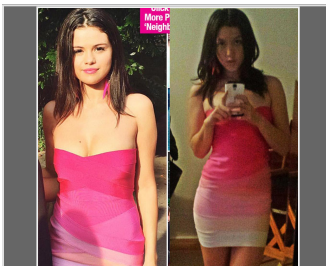

Gender : Female
Height: 5 ft. 7 in.
Weight: 125 pounds
Eyes: Hazel
Hair Color: Dark Brown
Hair Length: Long
Waist: 27
Inseam: Not set
Shoe Size: 9
Physique : Athletic
Coat/Dress Size: 2/4
Ethnicity: Asian,
 Caucasian / White, Mixed

Web Site: <http://>

Photos

Film Credits Role Reference

The Suicide Squad

Stunt Double: Mayling Ng

Tim Wong

Film Credits	Role	Reference
Reminiscence	Stunt Performer	Brian Machleit
Lady and The Tramp	Stunt Performer	Bob Brown
Allegiance	Stunt Double: Jennifer Kim	Darryl Reeves
Mile 22	Stunt Performer	Kevin Scott, Matt Leonard
Avengers Infinity War	Stunt Performer	Monique Ganderton
Black Panther	Stunt Performer	Andy Gill
I, Tonya	Stunt Actor : Boxer #1	Walter Garcia
Tragedy Girls	Stunt Double: Rosalind Chao	Bob Fisher
Hillbilly Elegy	Precision Driver	