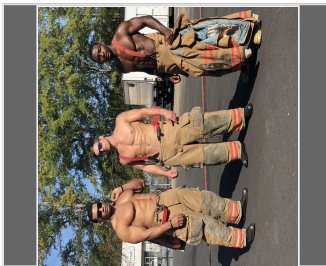

Gender : Male
Height: 6 ft. in.
Weight: 186 pounds
Eyes: Brown
Hair Color: Brown
Hair Length: Short
Waist: 32"
Inseam: 34
Shoe Size: 11
Physique : Athletic
Coat/Dress Size: XL
Ethnicity: African American / Black

Photos

Film Credits	Role	Reference
--------------	------	-----------

Legacies	Rafael Stunt Double	David Morizot
American Soul	Reggie Stunt Double/ henchman	Michael R Long
Tyler Perry's "A Fall From Grace"	Shannon Stunt Double	Yan Dron