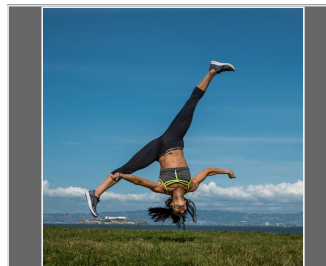

Devyn LaBella

Gender :
Female
Height: 5 ft. 4 in.
Weight: 117 pounds
Eyes: Green
Hair Color:
Dark Brown
Hair Length:
Long
Waist: 25
Inseam: Not set
Shoe Size: 8
Physique : Slim / Athletic
Coat/Dress Size: 2
Ethnicity:
Caucasian / White, Eastern European, Mediterranean

Address: California,
E-mail: Devynlabella@gmail.com
Web Site: <https://www.youtube.com/watch?v=l8PywWqBmHQ>

(818) 279-3878

Photos