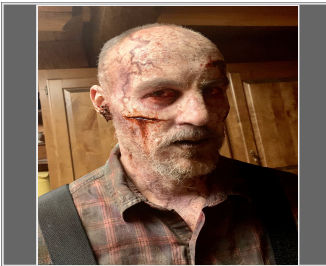

Photos

Film Credits   Role   Reference

Rebel Moon

Supporting

Zack Snyder