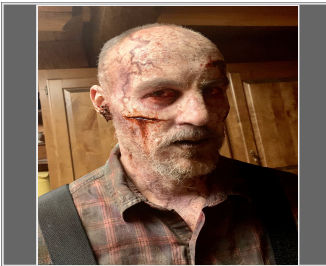

Douglas Tait

Gender : Male
Height: 6 ft. 4 in.
Weight: 215 pounds
Eyes: Hazel
Hair Color: Brown
Hair Length: Bald
Waist: 34
Inseam: 36
Shoe Size: 12
Physique : Athletic
Coat/Dress Size: 44
 Long
Ethnicity: Caucasian /
 White, Mediterranean

Address: California,
E-mail: thecreatureman@gmail.com
Web Site: <http://>

818 378-6224

Photos

Film Credits Role Reference

Rebel Moon

Supporting

Zack Snyder

Film Credits	Role	Reference
Halloween Kills	Michael Myers Stunt Double	Airon Armstrong
Annabelle Comes Home	Supporting/Stunts	Mark Norby
The Laundromat	Stunt Double: James Cromwell	Charles Croughwell
Hellboy 3	Supporting/Stunts	Markos Rounthwaite
Bright	Stunt Performer	Robert Alonzo
Unfriended: Dark Web	Starring/Stunts	Joe Perez
Malibu Horror Story	Stunt Actor	Chris Antonucci
Wild Boar	Stunt Actor	Helena Barrett
Havenhurst	Starring/Stunts	John Moio
Exfil	Stunt Actor	George Cottle
Knights Of Badassdom	Creature Stunts	Pat Statham
Jack The Reaper	Starring/Stunts	Allen Robinson
Land Of The Lost	Creature Stunts	Doug Coleman
Zathura	Creature Stunts	Tom Harper
Freddy Vs. Jason	Jason Stunt Double	Jeff Cadiente