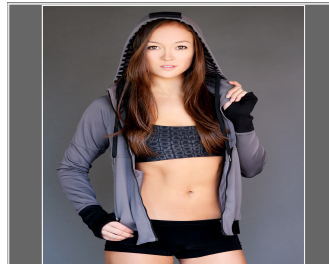

Photos

Film Credits

Role

Reference

All Star Weekend

Stunt Performer

Julius Le Flore

Hotel Artemis

Stunt Double: previz

Wade Allen

Magic Camp

Stunt Performer

Steve Davison