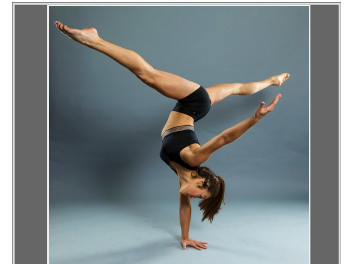

Photos

Film Credits

Role

Reference

All Star Weekend

Stunt Performer

Julius Le Flore

Hotel Artemis

Stunt Double: previz

Wade Allen

Magic Camp

Stunt Performer

Steve Davison