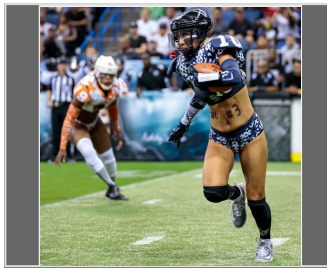

Photos

Music Videos	Role	Reference

Mayday

Stunt Driver