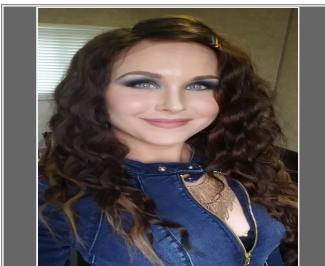

Heather Hayes

Gender :
Female

Height: 5
ft. 6 in.

Weight:
125 pounds

Eyes:
Green

Hair Color:
Dark
Blonde

**Hair
Length:**
Long

Waist: 27
Inseam:

29"

Shoe Size:
8-8.5

Physique :
Athletic

**Coat/Dress
Size:** 4

Ethnicity:
Caucasian
/ White

Address: Georgia,
E-mail: hhayes88@gmail.
com

Web Site: http://www.imdb.com/name/nm4007337/?ref_=fn_al_nm_1

770-883-1843

Photos

Film Credits	Role	Reference
Mary	Stunt Double	Lex Geddings
Student Body	Stunt Double	Rocky Abou-Sakher
Bad Moms Christmas	Stunt Double	Steve Ritzi
Brownie	Stunt performer ND	Elizabeth Davidovich
Doctor Sleep	Stunt Utility	Chuck Borden
Dirty Dancing	Stunt double	John Copeman
Ma	Stunt double	Lex Geddings