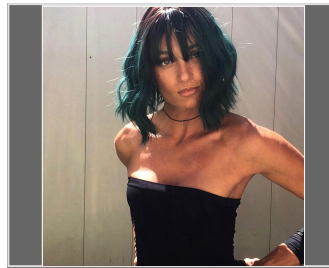

**Gender :** Female  
**Height:** 5 ft. 9 in.  
**Weight:** 127 pounds  
**Eyes:** Hazel  
**Hair Color:** Dark Brown  
**Hair Length:** Long  
**Waist:** 27  
**Inseam:** 32  
**Shoe Size:** 8.5  
**Physique :** Slim / Athletic  
**Coat/Dress Size:** 4/6  
**Ethnicity:** Not set

## Photos