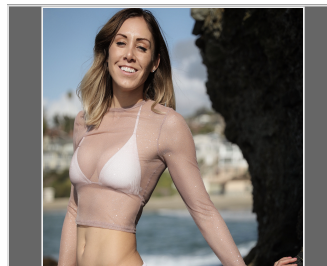

Janell Haney

Gender : Female
Height: 5 ft. 8 in.
Weight: 125 pounds
Eyes: Blue
Hair Color: Dark Blonde
Hair Length: Long
Waist: 26
Inseam: 28
Shoe Size: 7.5
Physique : Slim / Athletic
Coat/Dress Size: s
Ethnicity: Caucasian / White

Address: California,
E-mail: janellhaney@aol.com

Web Site: <http://>

949-599-8190

Photos

Film Credits

Film Credits	Role	Reference
Avatar 3	Stunts	Garrett Warren
The Orville	Stunt Double: Charlize Theron	Tim Davison
Leave us Here	stunt double: Peri Gilpin	America Young
Chiefs	Stunt double: Jorja Fox	Aden stay

Film Credits	Role	Reference
The Surrogate	Stunts	Joe Perez
Brooklyn nine-nine	Stunts	Norman Howell
Fatale	Stunt Double: Hilary Swank	Jeff Wolfe
The Gifted	Stunts	Russell Towery
The Wrong Missy	Stunt double: Lauren Lapkus	Bob Brown
The Sleepover	Stunt Double: Malin Ackerman	Gregg Smrz