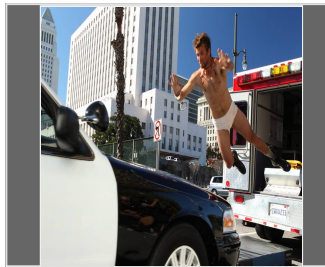

Photos

Film Credits

Role

Reference