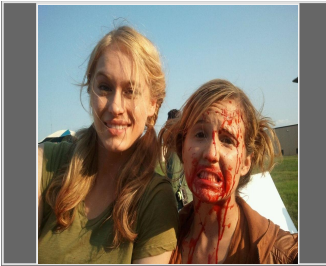

Film Credits	Role	Reference
The Darkest Minds	stunts	Jack Gill/Andy Gill
Who Do You Think Would Win?	stunts	Jeff Dashnaw
American Vandal	stunt double: G. Hannelius	Vic Winters-Junco
Transformers: The Last Knight	stunt double: Samuel Parker	Mike Gunther/Andrew DeCesare
Almost Home	stunts	Carl Ciafarlio
The Hatred	Little Monster Alice	Rawn Hutchinson
Unfriended	stunt double: Renee Olstead	Joe Perez