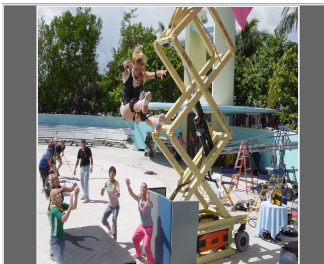

Karin Justman

Gender : Female
Height: 5 ft. 6 in.
Weight: 120 pounds
Eyes: Hazel
Hair Color: Blonde
Hair Length: Long
Waist: 28
Inseam: 30
Shoe Size: 7.5
Physique : Athletic
Coat/Dress Size: Small
Ethnicity: Caucasian / White

Address: Georgia,
E-mail:
Karinjustman@Ma
c.com
Web Site: <http://Karinjustman.com>

818-774-3889

818-726-0075

Photos