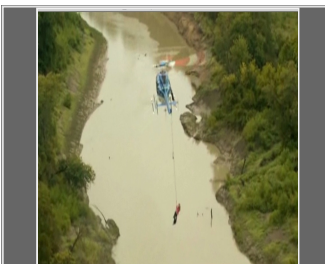

Karin Justman

Gender : Female
Height: 5 ft. 6 in.
Weight: 120 pounds
Eyes: Hazel
Hair Color: Blonde
Hair Length: Long
Waist: 28
Inseam: 30
Shoe Size: 7.5
Physique : Athletic
Coat/Dress Size: Small
Ethnicity: Caucasian / White

Address: Georgia,
E-mail:
Karinjustman@Ma
c.com
Web Site: <http://Karinjustman.com>

818-774-3889

818-726-0075

Photos