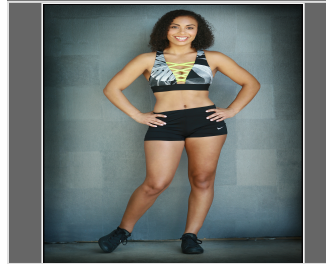

## Kiara Nowlin

**Gender :** Female  
**Height:** 5 ft. 2 in.  
**Weight:** 115 pounds  
**Eyes:** Brown  
**Hair Color:** Dark Brown  
**Hair Length:** Short / Curly  
**Waist:** 27  
**Inseam:** Not set  
**Shoe Size:** 6  
**Physique :** Slim / Athletic  
**Coat/Dress Size:** 4  
**Ethnicity:** African American / Black, Caucasian / White, Latin/Hispanic, Mixed, Native American

### Photos