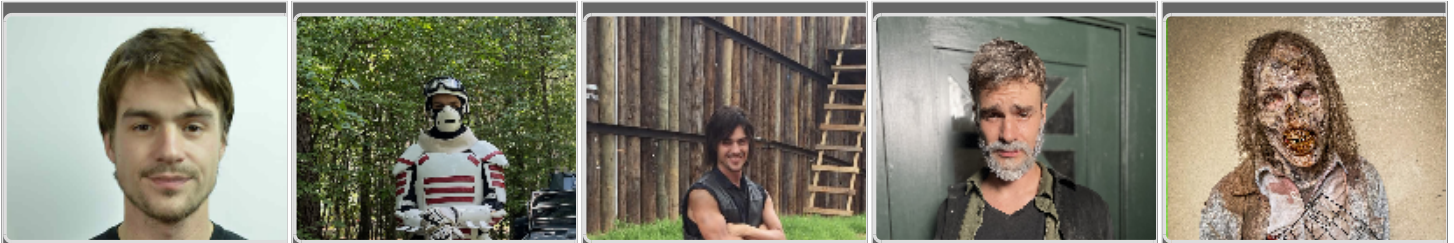

# Kirk Riley

**Gender :** Male  
**Height:** 6 ft. in.  
**Weight:** 160 pounds  
**Eyes:** Brown  
**Hair Color:** Light Brown  
**Hair Length:** Regular  
**Waist:** 31  
**Inseam:** 32  
**Shoe Size:** 9.5  
**Physique :** Slim  
**Coat/Dress Size:** 42 R  
**Ethnicity:** Caucasian / White

## Photos