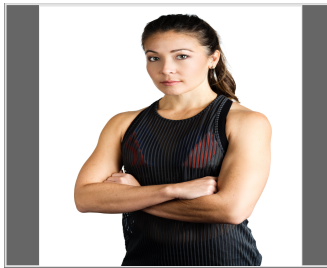

## Mari

**Gender :** Female  
**Height:** 5 ft. 2 in.  
**Weight:** 115 pounds  
**Eyes:** Hazel  
**Hair Color:** Brown  
**Hair Length:** Shoulder Length  
**Waist:** 25  
**Inseam:** Not set  
**Shoe Size:** 6  
**Physique :** Athletic  
**Coat/Dress Size:** Not set  
**Ethnicity:** Asian, Caucasian / White, Mixed

### Photos

### Details

I am a specialized gymnastics athlete that can also perform gymnastics atop a moving horse.