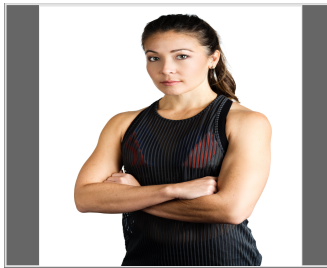

Mari

Gender : Female
Height: 5 ft. 2 in.
Weight: 115 pounds
Eyes: Hazel
Hair Color: Brown
Hair Length: Shoulder Length
Waist: 25
Inseam: Not set
Shoe Size: 6
Physique : Athletic
Coat/Dress Size: Not set
Ethnicity: Asian, Caucasian / White, Mixed

Photos

Details

I am a specialized gymnastics athlete that can also perform gymnastics atop a moving horse.