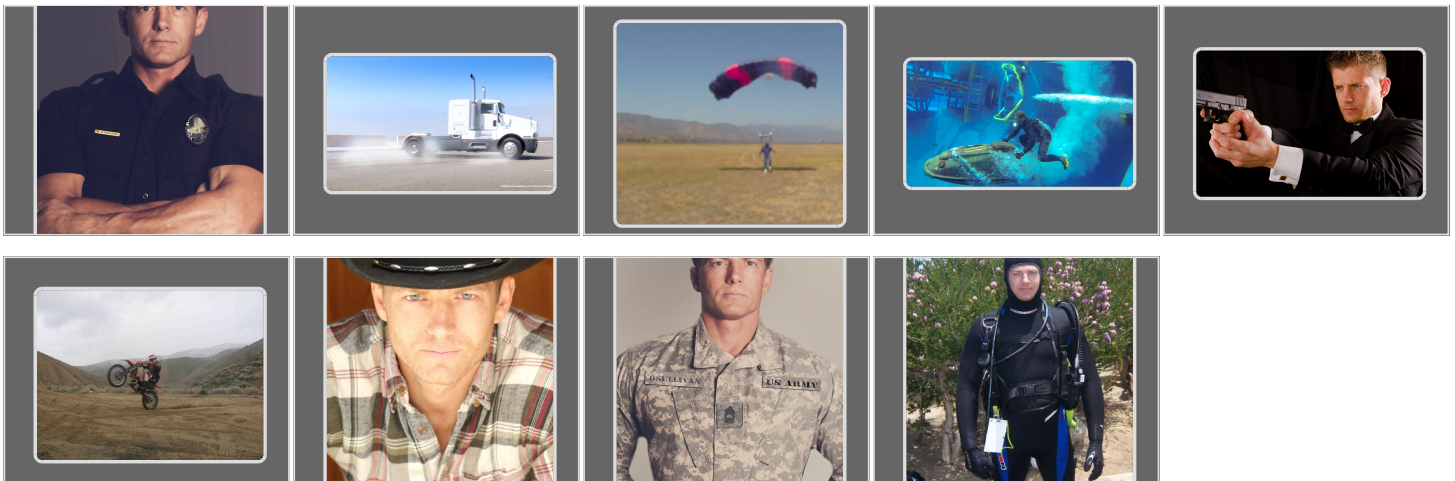

Photos

Film Credits

Role

Reference

Namaslay	Terrorist #3	TJ White
Army of One	Stunt Double	Stephen Dunlevy
Disturbing The Peace	Stunt Double Devan Sawa	Dan Southworth

Television

Role

Reference

Gang Related	Stunt Double	Tim Davison
9-1-1 Lonestar	Gangster #5	Buddy Love