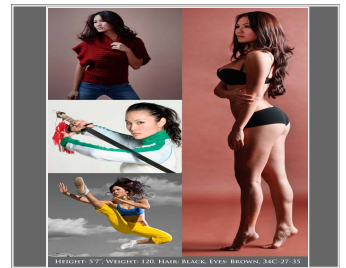

Photos

Film Credits

Role

Reference

Pacific Rim

Rinko Kikuchi Lead Stunt
Double

Branko Raki