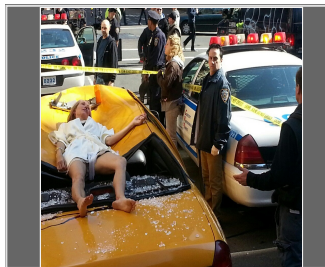

Michelle Sebek

Gender : Female
Height: 5 ft. 6 in.
Weight: 117 pounds
Eyes: Green
Hair Color: Blonde
Hair Length: Shoulder Length
Waist: 26
Inseam: Not set
Shoe Size: 8
Physique : Slim / Athletic
Coat/Dress Size: 4
Ethnicity: Caucasian / White

Address: California,
E-mail: Michelle@V10Stunts.com
Web Site: <http://v10stunts.com>

(949) 922-9792

Photos

Film Credits	Role	Reference
The Ward	Amber Heard	Jeff Imada / John Casino
The Green Hornet	Reporter	Andy Armstrong / Scott Armstrong
Waiting for Forever	Will's Mother	Frank Bare
Zombieland	Business Zombie	George Aguilar
Halloween 2	Stunt DOuble: Scout Taylor-Compton	Rawn Hutchinson
Bedtime Stories	Teresa Palmer	Paul Eliopoulos
Get Smart	Utility Stunts	Allen Robinson
Halloween	Stunt Double: Scout Taylor-Compton / Dee Wallace Stone	Rawn Hutchinson
Deja Vu	Stunt Double: Paula Patton	Chuck Picerni Jr.
Poseidon	Stunt Double: Emmy Rossum	Allen Robinson / Rick Avery
Zathura	Stunt Double: Kristen Stewart	Tom Harper
Must Love Dogs	Stunt Double: Diane Lane	Jack Gill
Anchorman	Stunt Double: Christina Applegate	Rick Avery
Spiderman 2	Utility Stunts	Dan Bradley