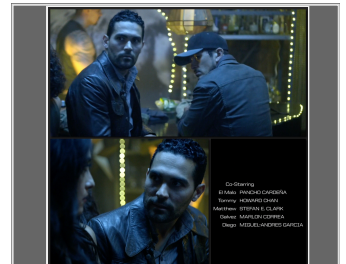

Address: Georgia,
E-mail:
Miguelandresg@g
mail.com
Web Site:
<http://www.imdb.com/name/nm7850170/>

(661) 444-6616

Photos

Film Credits

Role

Reference

Superman	Stunt Performer	Adam Hart
Madame Web	Stunts: Las Aranas	Brycen Counts
Dashing Through the Snow	Stunt Double: Oscar Nunez	Steven Ritzi / Laurence Chavez
Black Panther: Wakanda Forever	Stunt Double: Tenoch Huerta	Andy Gill / Chris Denison
Blue Beetle	Stunt Performer	Jon Valera
Black Adam	Add. Photography Stunt Performer	Greg Rementer
The Forever Purge	Stunt Double: Zahn McClarnon	Adam Hart
Destroyer	Stunt Performer	Mike Smith
Peppermint	Stunt Performer	Keith Woulard
Into the Dark	Stunt Double: Julian Works	Ben Scott
All Star Weekend	Stunt Performer	Julius LeFlore
WTF!	Stunt Performer	Josh Fried