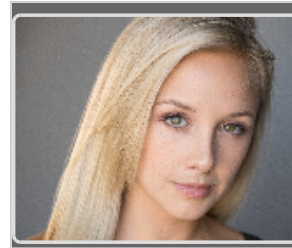

**Gender :** Female  
**Height:** 5 ft. 6 in.  
**Weight:** 116 pounds  
**Eyes:** Green  
**Hair Color:** Blonde  
**Hair Length:** Long  
**Waist:** 26  
**Inseam:** Not set  
**Shoe Size:** 7  
**Physique :** Average  
**Coat/Dress Size:** Not set  
**Ethnicity:** Caucasian / White

## Photos

Film Credits	Role	Reference
Cruella	Utility Stunts	Rex Reddick
Don't Worry Darling	Stunt Swimmer	Tracy Dashnaw
Dog	Stunt Performer	Steve De Castro
Boon	Stunt Double - Christina Ochoa	Alex Terzieff
Promising Young Woman	Stunt Double: Carey Mulligan	Casey Adams
Blonde	Stunt Double: Anna De Armas	Tracy Dashnaw
OverRun	Supporting/Stunts	Josh Tessier
Fantasy Island	Stunt Double - Portia Doubleday	Alan D'Antoni
Ford vs Ferrari	Stunt Performer	Robert Nagle/Brian Avery
Haunting of Sharon Tate	Stunt Double: Hilary Duff	Nils Stewart