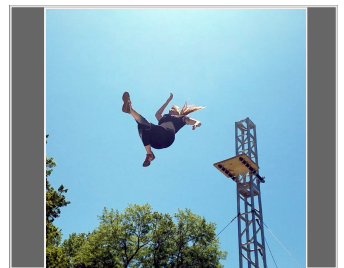

Photos

Film Credits	Role	Reference