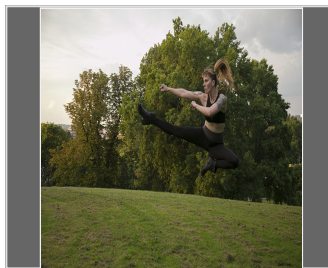

Natalie Jean

Gender : Female
Height: 5 ft. 10 in.
Weight: 137 pounds
Eyes: Brown
Hair Color: Red
Hair Length: Long
Waist: 27.5
Inseam: 34
Shoe Size: 10
Physique : Slim / Athletic
Coat/Dress Size: 4/6
Ethnicity: Caucasian / White

Address: California,
E-mail: nataliejeanstunts@gmail.com
Web Site: http://

412-860-8369

4128608369

Photos

Film Credits	Role	Reference
--------------	------	-----------

Mary	Creature/Stunt Actor	Aden Stay
Cut Shoot Kill	Stunt Coordinator	Director Michael Walker
Ghost Source Zero	Stunt Performer/Actor	Jae Greene
Noah	Stunt Performer	Doug Crosby
Not Cool	Stunt Coordinator/Stunt Double	Director Shane Dawson
Black Swan	Stunts	Doug Crosby
Hollidaysburg	Fight Coordinator	Director Anna Martemucci
Through The Glass	Fight Coordinator	Director Jason Wasley
The Other Guys	Stunt Driver/Utility	Conrad Palmisano
Men In Black 3	Stunts	Doug Coleman
The Romantics	Utility/Stunt Double	Doug Crosby
The Switch	Stunt Performer	Jared Burke

Television	Role	Reference
Your Pretty Face Is Going To Hell	Action Coordinator	Director Dave Willis
Gotham	Stunt Performer/Stunt Double	Norman Douglass
Late Show with Stephen Colbert	Stunt Double	Chris Barnes
Blue Bloods	Stunts	Roy Farfel
The Characters	Stunt Performer/Actor	Netflix
Outsiders	Stunt Performer	Danny Boyer
JJ Abrams' Believe	Utility/Stunt Performer	Jen Weissenburg
Law & Order: SVU	Utility/Stunt Double	Jery Hewitt