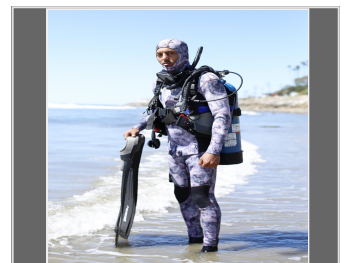

# Robert Richard Bell

**Gender :** Male  
**Height:** 5 ft. 8 in.  
**Weight:** 150 pounds  
**Eyes:** Brown  
**Hair Color:** Bald  
**Hair Length:** Bald  
**Waist:** 30  
**Inseam:** Not set  
**Shoe Size:** 8 1/2  
**Physique :** Athletic  
**Coat/Dress Size:** 39/38  
**Ethnicity:** African American / Black, Caribbean, Eastern European, Latin/Hispanic, Middle Eastern, Mixed, Native American, Pacific Islander / Polynesian, Other

## Photos

Film Credits	Role	Reference
Play Dead	Stunt performer	Nils Allen Stewart
Television	Role	Reference
S.W.A.T	THUG - one niner 2	Charlie Brewer
Station 19	Double Tom Wright	Steve Davison
The Rookie	Double	David Rowden
Westworld	stunt performer	Mark Norby
Abbott Elementary	Double William Stanford Davis	MTA Lyndsay Farias
The Offer	Stunt performer	Ben Scott
911 Lonestar	Double Armando Acevedo	Buddy Sosthand
Griselda	Stunt performer	Shauna Diggins
Station 19 EP 605	Double Patrick Cage	Steve Davison
The Rookie EP 509	stunt perpetrator, Double Ralph	David Rowden
911 Lonestar EP 402	Double	Buddy Sosthand
Commercial	Role	Reference
truth commercial	body double	Julius LeFlore
Music Videos	Role	Reference
Big Sean Music video	zombie	Darryl Reeves
Details		
Break dancing competitive for 21 years		