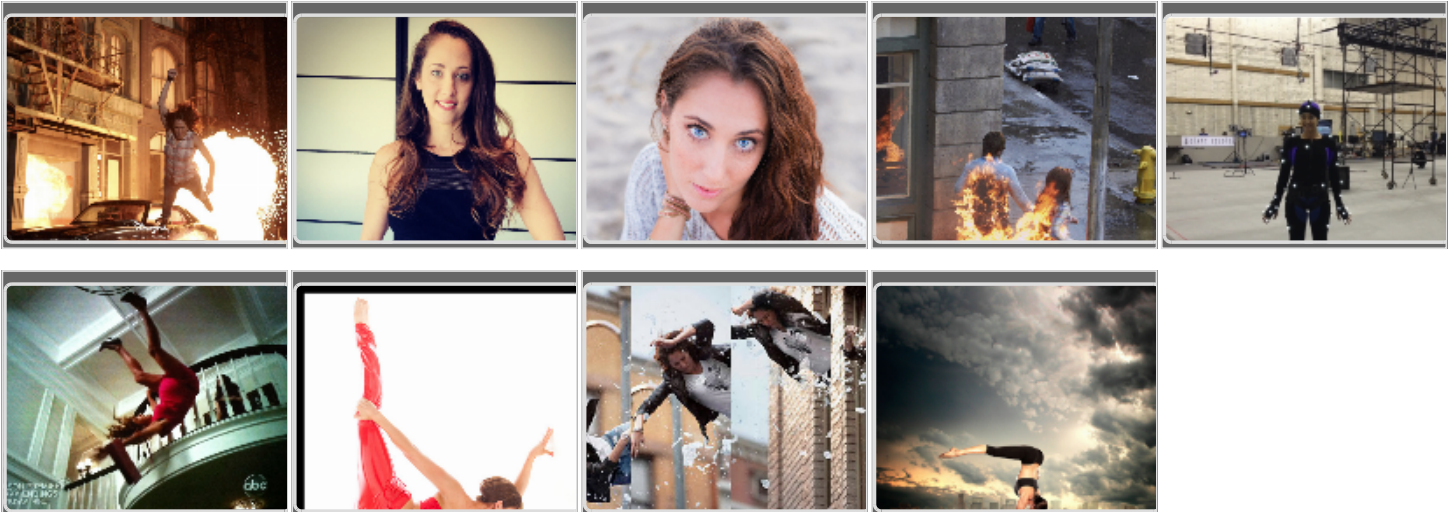

Photos

Film Credits	Role	Reference
CAPTAIN AMERICA: CIVIL WAR	Stunt Double	Sam Hargrave
JURASSIC WORLD	Stunt Double	Chris O'Hara
OUIJA	Stunt Double	Mike Gunther
PAUL BLART: MALL COP 2	Stunt Performer	Scott Rogers
MARVEL SHORT	Stunt Double	R.A. Rondell
ENDERS GAME	Stunt Double	Garrett Warren
THE INTERNSHIP	Stunts	Garrett Warren