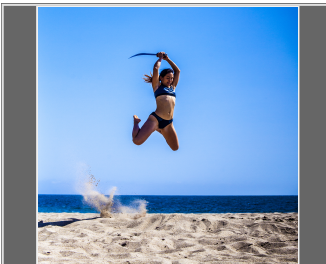

Photos

Film Credits

Role

Reference

American Pie:Girls Rule

Piper Curda double

Tim Mikulecky

Age of Tomorrow

Laura Ramos double

Tim Mikulecky

Television

Role

Reference