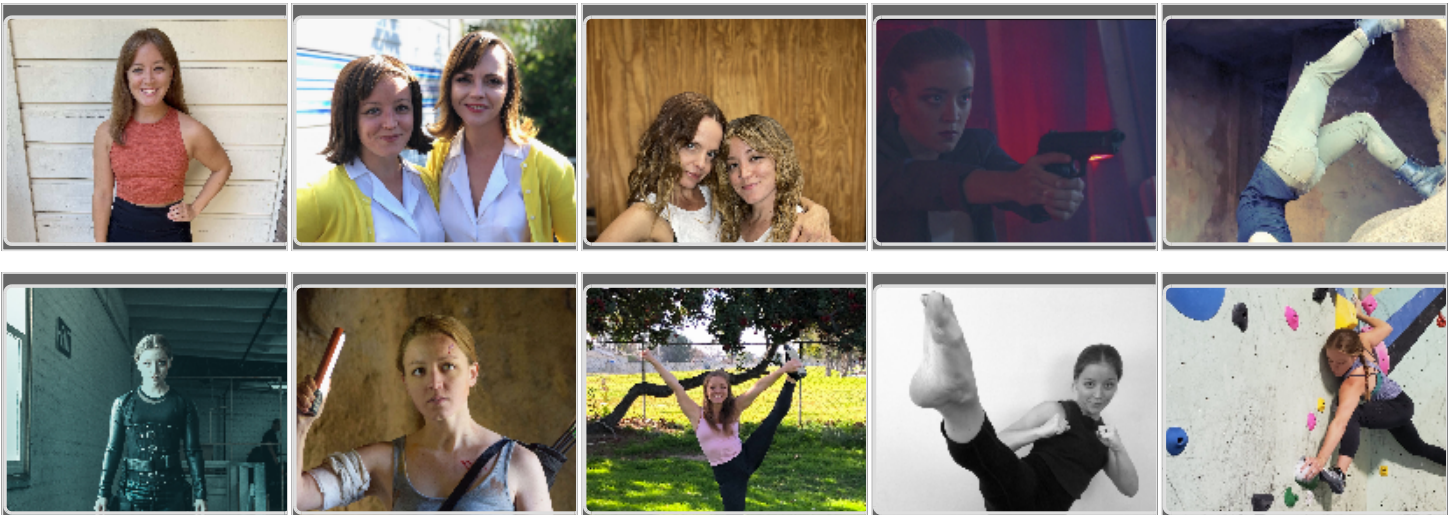

Shae Rodriguez

Gender : Female
Height: 5 ft. 1 in.
Weight: 115 pounds
Eyes: Hazel
Hair Color: Light Brown
Hair Length: Long
Waist: 26
Inseam: Not set
Shoe Size: 6
Physique : Slim / Athletic
Coat/Dress Size: 0,2
Ethnicity: Caucasian / White

Address: California,
E-mail: shaelaurentomlinson@gmail.com
Web Site: <https://shaerodriguez.com/>

9729656614

Photos

Film Credits

Role

Reference

Monstrous	Christina Ricci Double	Dale Gibson
Hunt Club	Mena Suvari Double	Geoff & Greg Samuels
Blood Ties	Lead/Stunt Performer	Adam Moses
Planet I.X.	Lead/Stunt Performer	Kimo Keoke
The Adventures of Benjamin Pike	Lead/Stunt Performer	Steven Huff
Sky is Heaven	Stunt Performer	Bryan Forrest