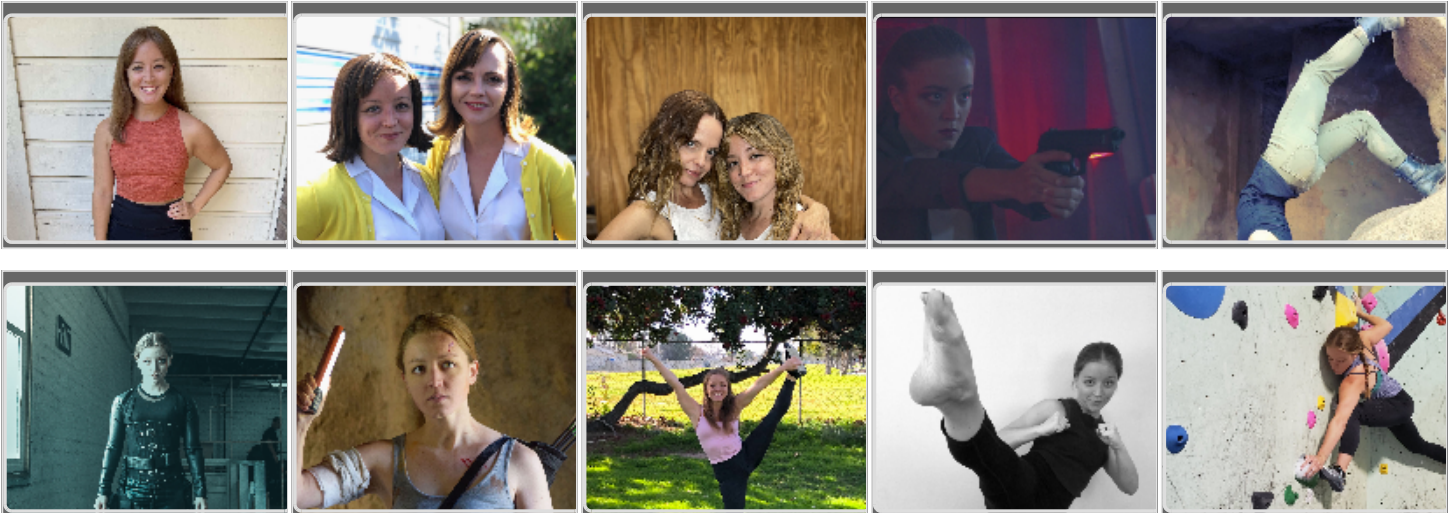

Shae Rodriguez

Gender : Female
Height: 5 ft. 1 in.
Weight: 115 pounds
Eyes: Hazel
Hair Color: Light Brown
Hair Length: Long
Waist: 26
Inseam: Not set
Shoe Size: 6
Physique : Slim / Athletic
Coat/Dress Size: 0,2
Ethnicity: Caucasian / White

Address: California,
E-mail: shaelaurentomlinson@gmail.com
Web Site: <https://shaerodriguez.com/>

9729656614

Photos

Film Credits

Role

Reference

Monstrous	Christina Ricci Double	Dale Gibson
Hunt Club	Mena Suvari Double	Geoff & Greg Samuels
Blood Ties	Lead/Stunt Performer	Adam Moses
Planet I.X.	Lead/Stunt Performer	Kimo Keoke
The Adventures of Benjamin Pike	Lead/Stunt Performer	Steven Huff
Sky is Heaven	Stunt Performer	Bryan Forrest

Television	Role	Reference
The Flight Attendant	Stunts	HBO Max/Silver Tree/Dan Brown
Mayans M.C.	Stunt Double	FX/Elgin James/Chad Guerrero & Oakley Lehman
V/H/S	Stunts	Shudder/Flying Lotus/Kamy Bruder

Stage	Role	Reference
The Video Games	Lara Croft	MB Stage Productions/Matt Franta & Brandon Pugmire