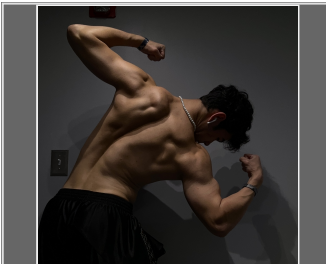

Photos

Training

Sharkey's Karate Studio

Naperville Illinois

Black Belt in Traditional
and skilled Extreme
Martial Artists

References

James Noble

Mentor