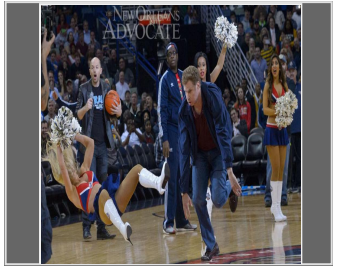

Photos

Film Credits

Film Credits	Role	Reference
Bad Moms	Stunt Double: Kathryn Hahn & Christina Applegate	

Jurassic World	Stunts