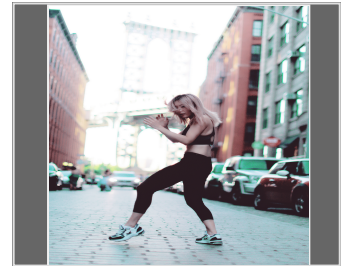

Photos

Commercial

Role

Reference

Ultimate Ears

Principal- Boxer

Chirpfilm